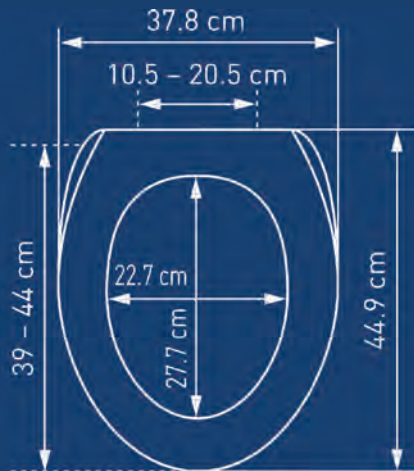

Bilbao Slow Down- marineblau

Bilbao Slow Down- schwarz

Wood Troyes

Troyes Slow Down - Beton grau

Wood Forest

Forest Slow Down - buche

Forest Slow Down - eiche sägerau

diaqua®