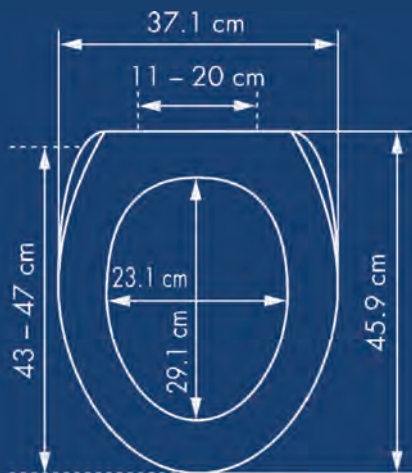

Wood Menton

Menton LED Slow Down Elephant

Menton LED Slow Down Night beach

Menton LED Slow Down weiss

Wood Bilbao

Bilbao Slow Down - weiss

Bilbao Slow Down - taupe

Bilbao Slow Down - rot