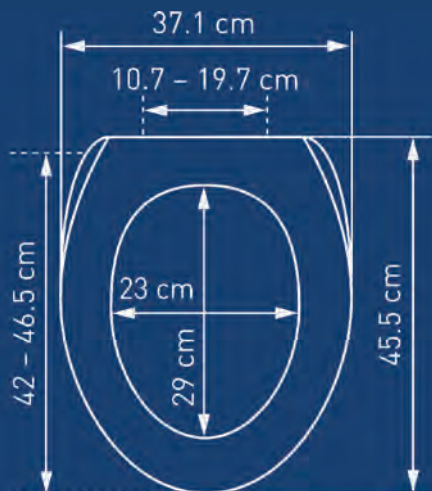

Bilbao Slow Down- marineblau

Bilbao Slow Down- schwarz

Wood Troyes

Troyes Slow Down - Beton grau

Wood Forest

Forest Slow Down - buche

Forest Slow Down - eiche sägerau

diaqua®