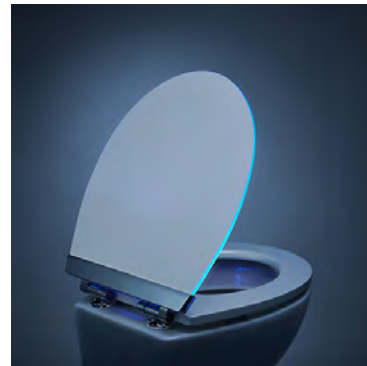

Wood Menton

Menton LED Slow Down Elephant

Menton LED Slow Down Night beach

Menton LED Slow Down weiss

Wood Bilbao

Bilbao Slow Down - weiss

Bilbao Slow Down - taupe

Bilbao Slow Down - rot